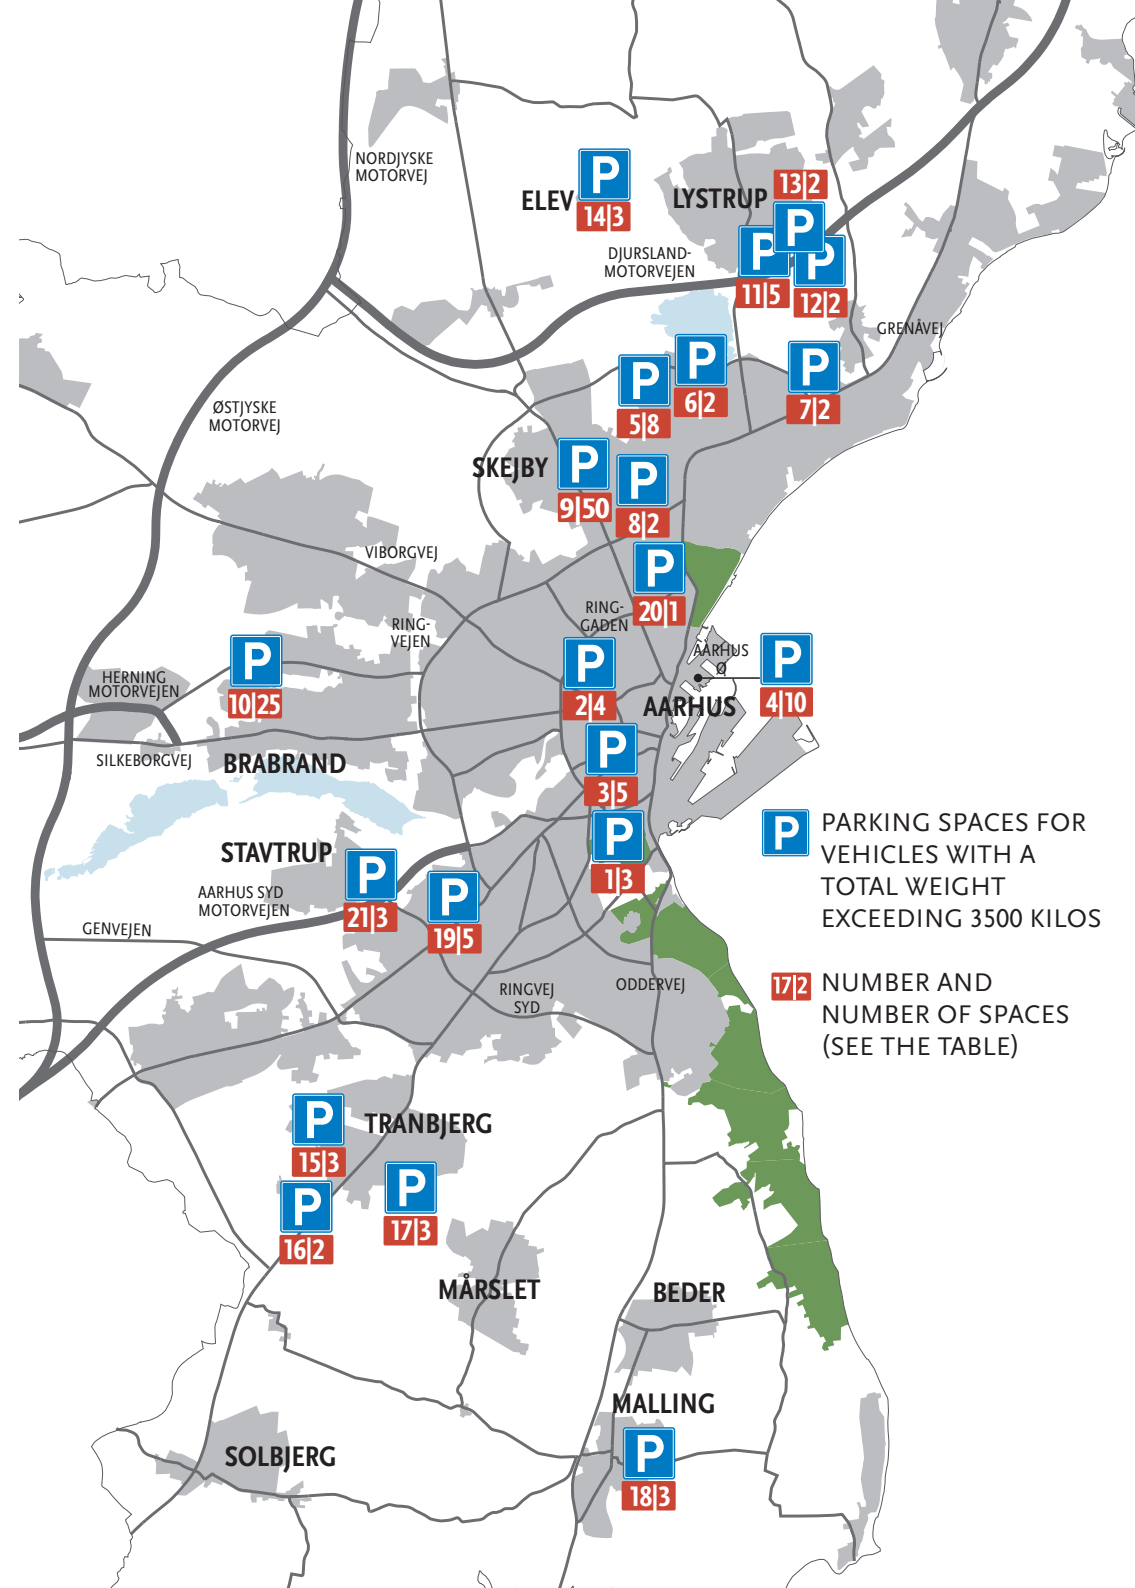

# OVERVIEW

Below is an overview of all parking spaces for vehicles with a total weight exceeding 3500 kilos in the City of Aarhus.

AREA	NO.	PLACE	NUMBER OF SPACES
URBAN AREA AARHUS	1	HAVREBALLE SKOVVEJ (BEHIND TIVOLI FRIHEDEN - ONLY BUSES)	3
	2	DOLLERUPVEJ (ONLY BUSES - 4 HOURS)	4
	3	VALDEMARSGADE (ONLY BUSES - 30 MIN.)	5
	4	PIER 3, AARHUS Ø (ONLY BUSES - 4 HOURS)	10
VEJLBY	5	SINDALSVEJ (BY NUMBER 15-29)	8
	6	NORLANDSVEJ (WEST OF ENEMÆRKET)	2
	7	VIENGEVEJ (NORTH OF RAVNSØVEJ)	2
SKEJBY	8	SKEJBYVEJ (OPPOSITE SKEJBYGÅRDSVEJ)	2
	9	GRAHAM BELLS VEJ	50
BRABRAND	10	SINTRUPVEJ	25
LYSTRUP	11	SKAVHOLMVEJ	5
	12	LÆGÅRDSVEJ	2
	13	HOVMARKEN	2
ELEV	14	KOLDKILDE	3
TRANBJERG	15	SKOVGÅRDSVÆNGET	3
	16	ORHOLT ALLÉ	2
	17	TRANKÆRGÅRDSVEJ	3
MALLING	18	FLØJSTRUPVEJ	3
VIBY	19	AT THE STADIUM	5
CHRISTIANBJERG	20	BETHESDAVEJ	1
STAVTRUP	22	ORMSLEVVEJ (UNDER THE MOTORWAY)	3

### WHERE VEHICLES MAY BE PARKED?

147 parking spaces are established in the City of Aarhus and this folder specifies where the designated spaces are located. Heavy vehicles exceeding 3500 kg can park on special boundaries and places without time limit. Outside of densely built-up areas bounded by city signs E55, it is permitted to park in the period from 6 am to 6 pm on weekdays. Applicable traffic rules must be observed.

### WHEN DO THE LIMITATIONS APPLY?

In the period from 18.00-06.00 o'clock on weekdays and round the clock in the weekend and on public holidays. In these periods heavy vehicles and trailers must only park on the designated spaces (see the overview next page).

### WHERE CAN I FIND OUT MORE ABOUT THE RULES?

The rules are laid down in "Notice on stopping and parking in the City of Aarhus". Here it is also indicated that a breach of these rules, in accordance with the road traffic act section 121, may be subject to a levy. The notice can be found at: <http://www.aarhus.dk/info-tunge-koeretoerjer>.